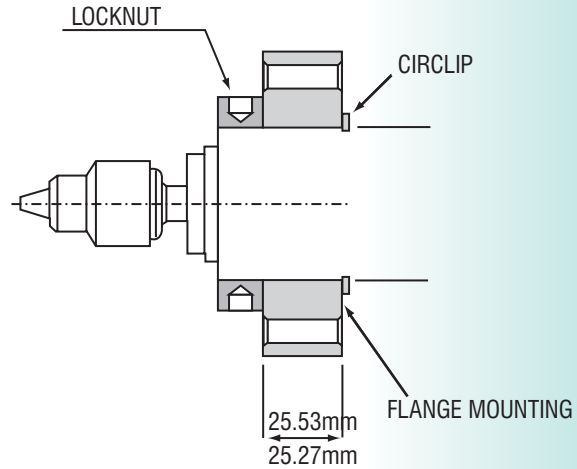

Nose Mounting Assemblies

**Foot Mounting
Bracket
Assembly**
PT8544/145

**Flange Mounting
Assembly**
PT8544/124

**Nose Mounting
Bracket
Assembly**
PT8544/52

1mm = 0.03937 inches