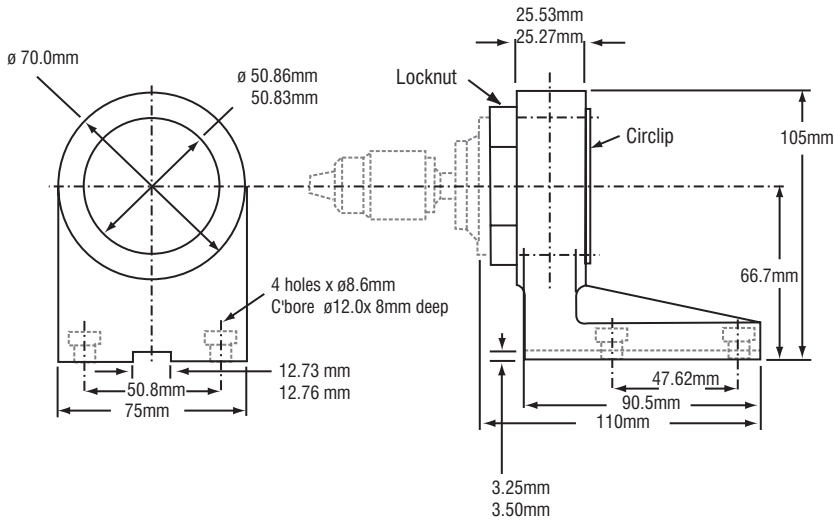

Nose Mounting Assemblies

**Foot Mounting
Bracket
Assembly**
PT8544/145

**Flange Mounting
Assembly**
PT8544/124

**Nose Mounting
Bracket
Assembly**
PT8544/52

1mm = 0.03937 inches