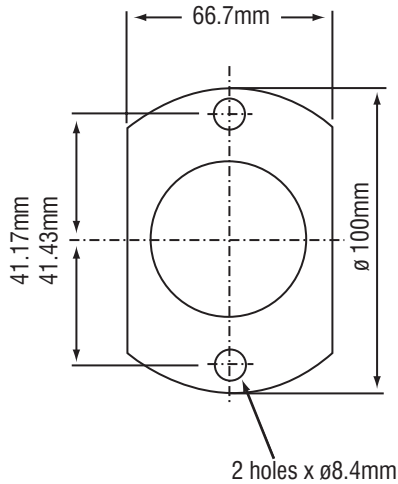

Nose Mounting Assemblies

**Foot Mounting
Bracket
Assembly**
PT8544/145

**Flange Mounting
Assembly**
PT8544/124

**Nose Mounting
Bracket
Assembly**
PT8544/52

1mm = 0.03937 inches