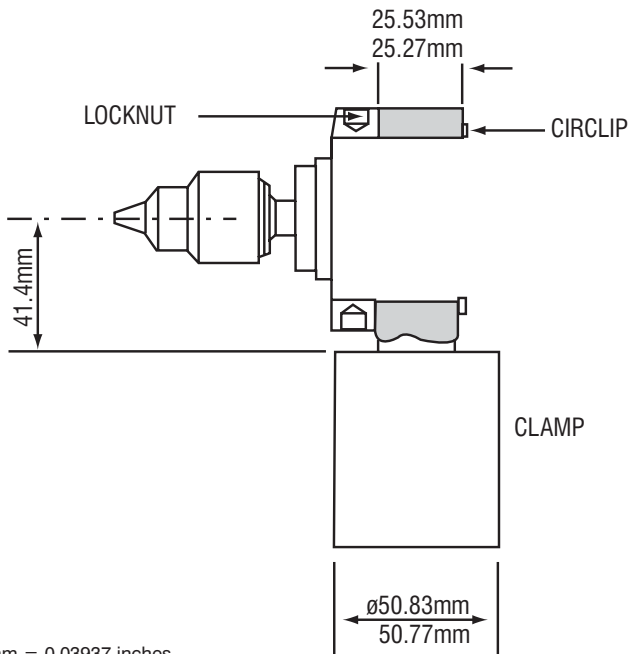

Nose Mounting Assemblies

**Foot Mounting
Bracket
Assembly**
PT8544/145

**Flange Mounting
Assembly**
PT8544/124

**Nose Mounting
Bracket
Assembly**
PT8544/52

1mm = 0.03937 inches